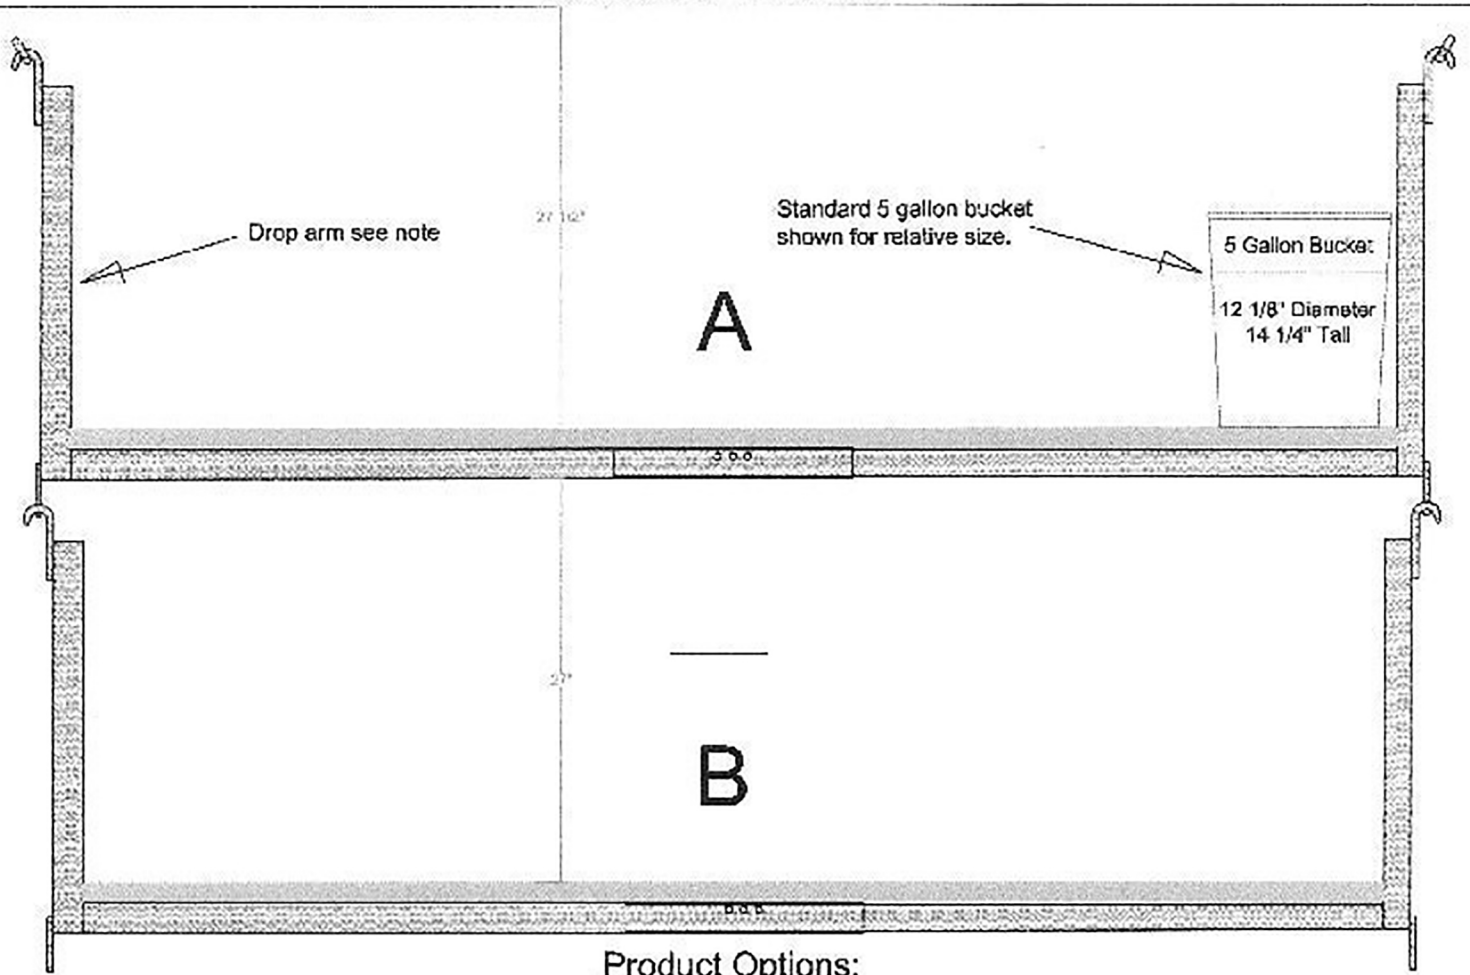

Model 1000L LOFT Space Storage System Shown installed in a standard 8 foot container

Standard Container
Top of Container (7' 10" Above Floor)

The LOFT shown above double stacked.

When double stacking the Loft in a standard height container, the shelf spacing is approximately:

- Shelf A: 27 1/2 inches finished platform to top inside of container.
- Shelf B: 27 inches top of finished platform to bottom of finished platform above.
- Floor C: 32 1/2 inches from floor to the underside of bottom platform.

Notes:

C

Bottom of Container